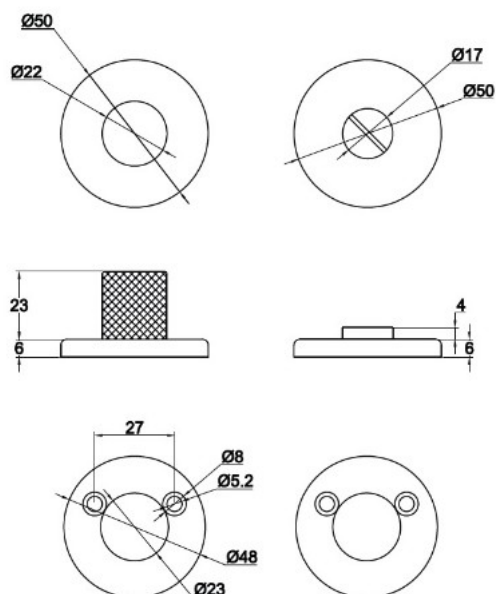

## Description:

Thumbturn & Release "House" Brushed Brass, SS-304, W/O Indicator F/38-45mm Doors, CC:27mm Mounting Plate, 2 Pcs., Cut Off Screws M4x60mm + 2 Pcs. Sleeve Nuts M4x16mm, 1 Pcs, 5x5x65mm Spindle, 1 Pcs 8x8x65mm Spindle

## Item number:

22.23.308-0

Units	Box	Carton	HS Code	Barcode
Set	1	9	8302411000	 5704866521376